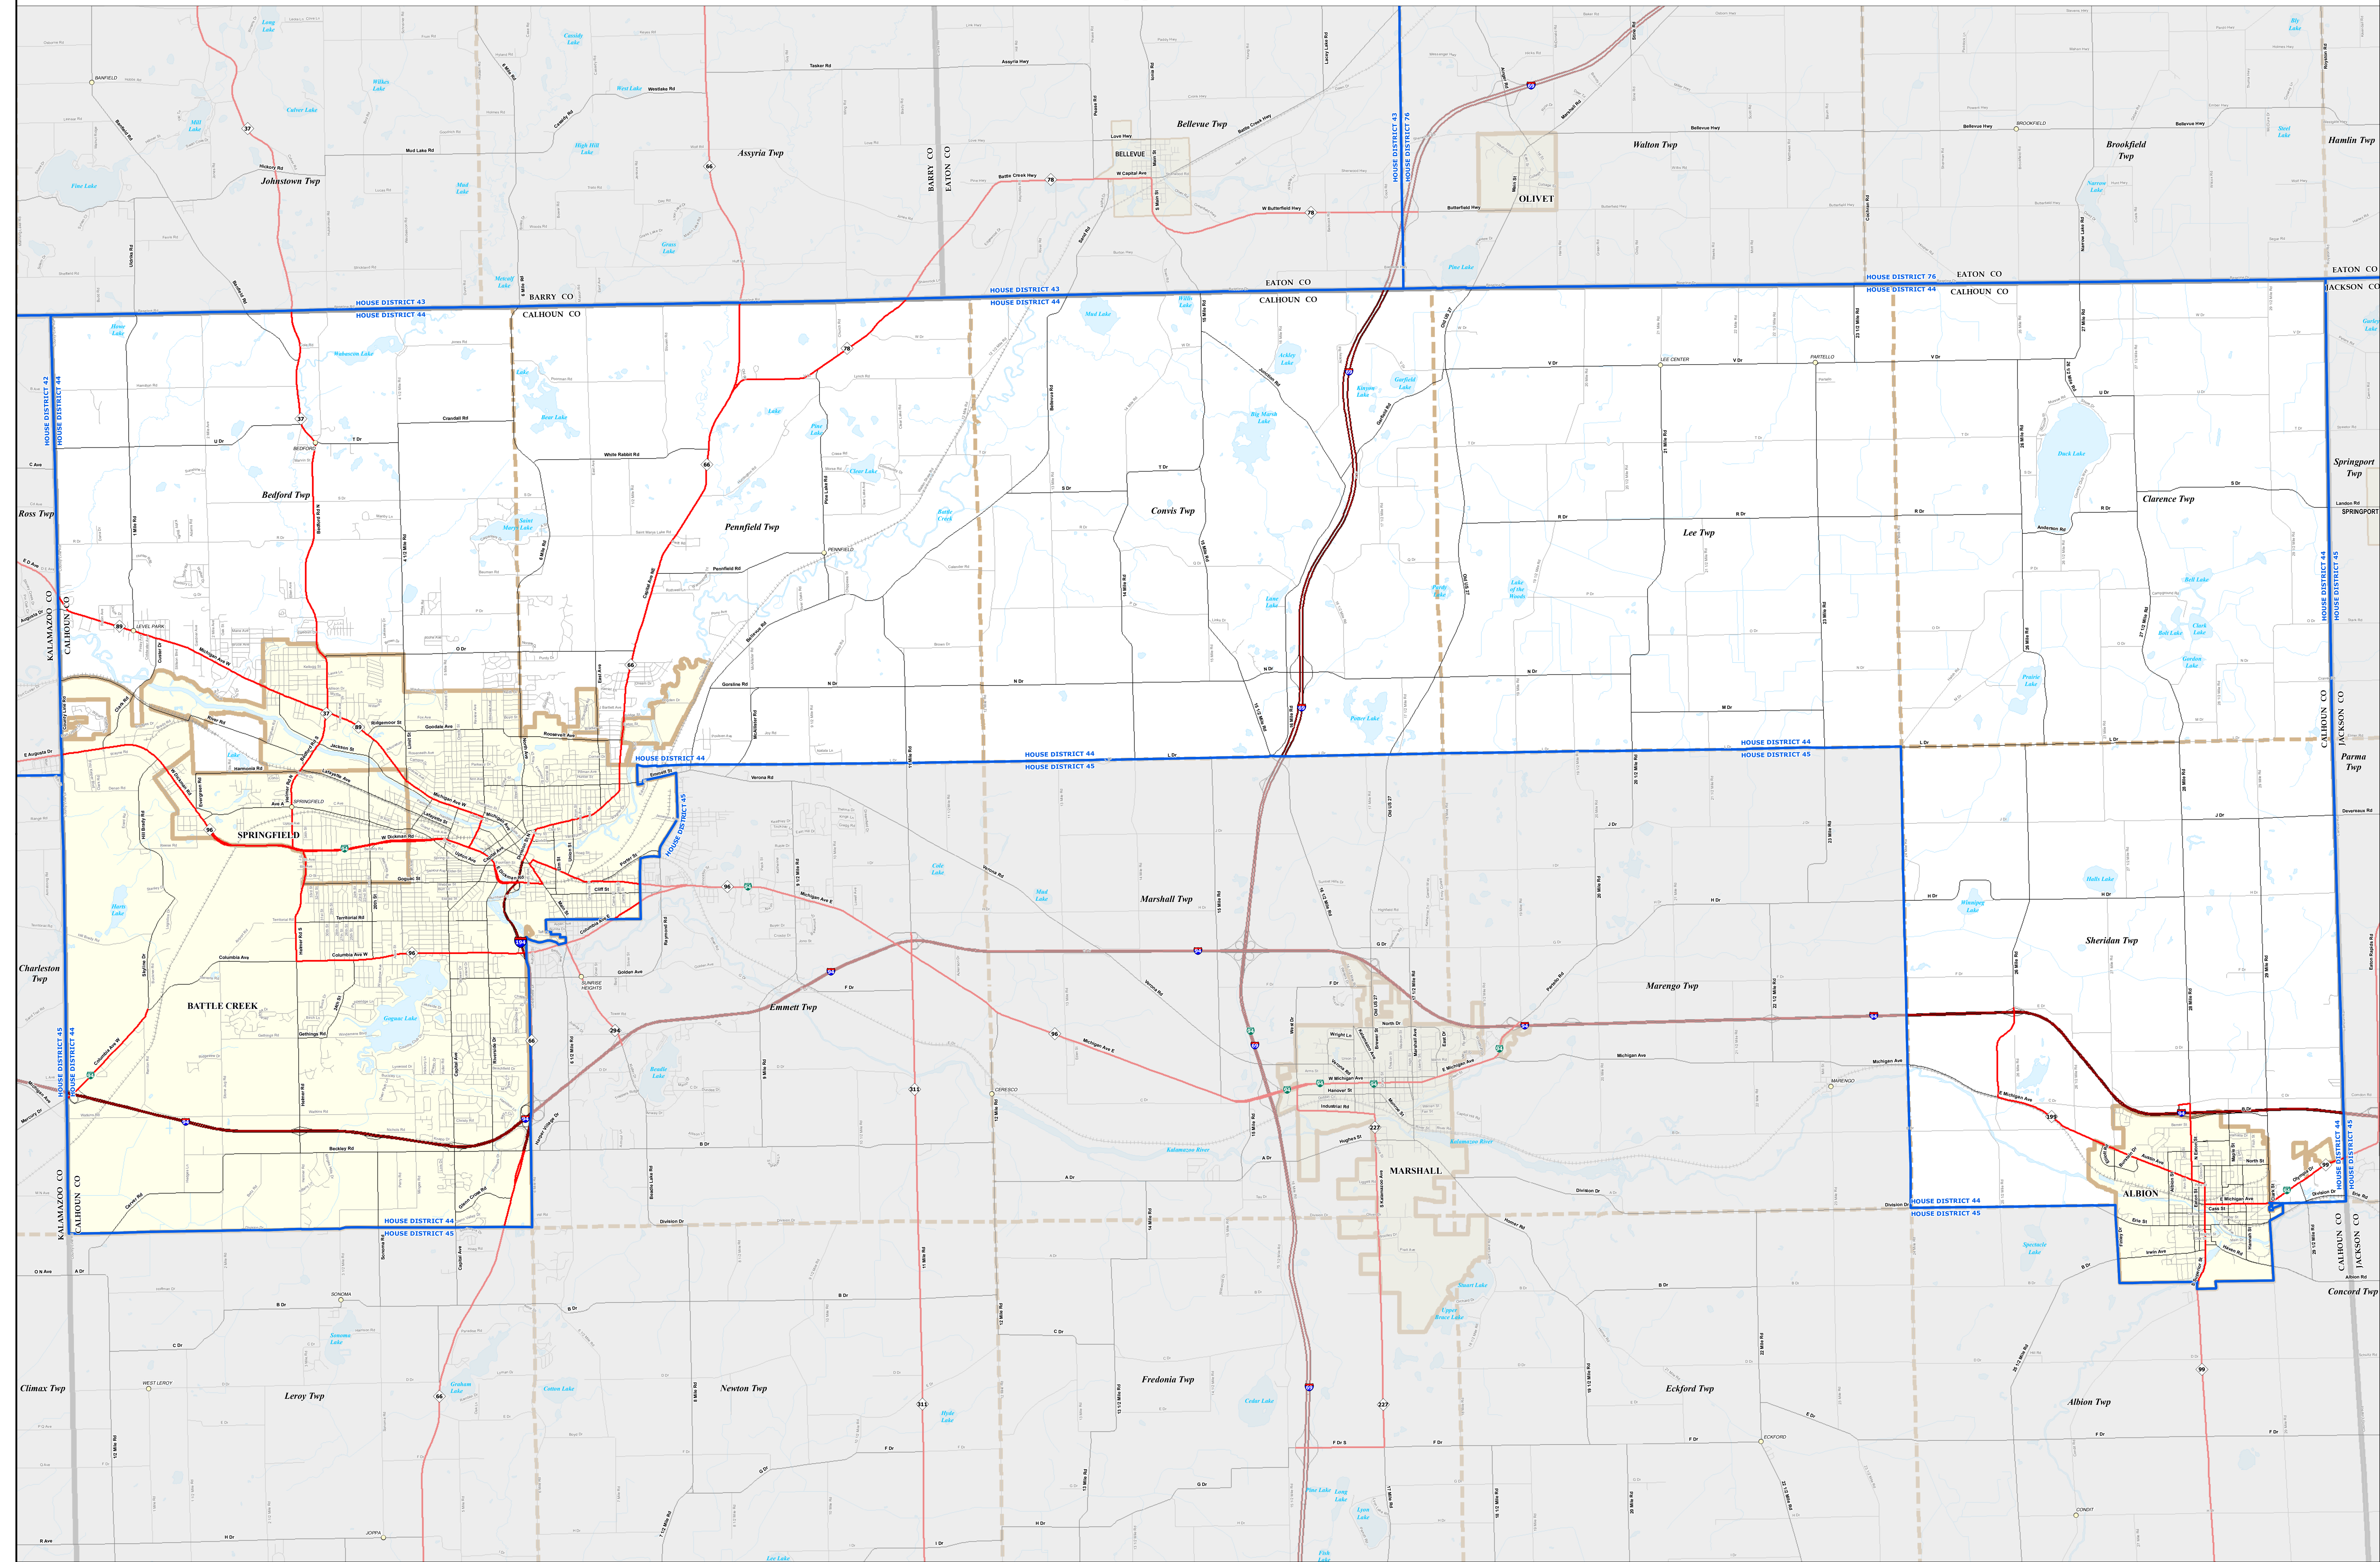

MICHIGAN STATE HOUSE DISTRICT 44

2021 Apportionment Plan

0 1 2 Miles

Legend			
	House District		Township
	City		County
	Village		State
	Unincorporated Place		Freeway
			Highway
			Primary Road
			Local Road
			Railroad
			Water Feature
			River, Stream, or Drain